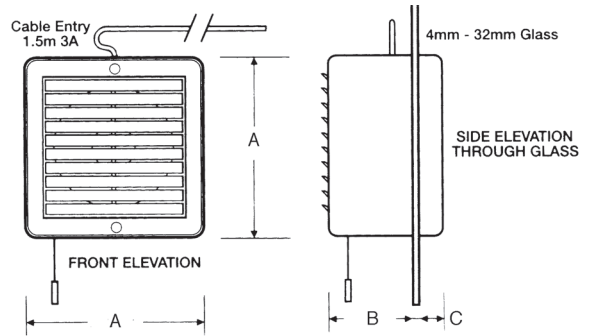

300mm Axial Fan Range Specification Sheet

Key Features	
•	Wall or ceiling mounting
•	Ideal for commercial applications

Models	
Model No.	Product Description
AVX300WSN	Standard model for remote switching
AVX300WPN	Pull cord version of AVX230SN
AVX300WMPN	Manual Pull cord Version of above, pull cord operation
AVX300WAN	Auto Shutter version of the AVX230 Fan

Dimensions

Dimension (mm)	A	B	C
AVX300 Range	362	145	25

Performance Details				
Specification	m ³ /Hr	l/s	dB(A) @ 2m	Power (W)
AVX300 Range	1100	306	60	82

Additional Information	
Wall Hole Size	320mmØ

Tel: **+44 (0)117 923 5375**
 Email: enquiries@addvent.co.uk