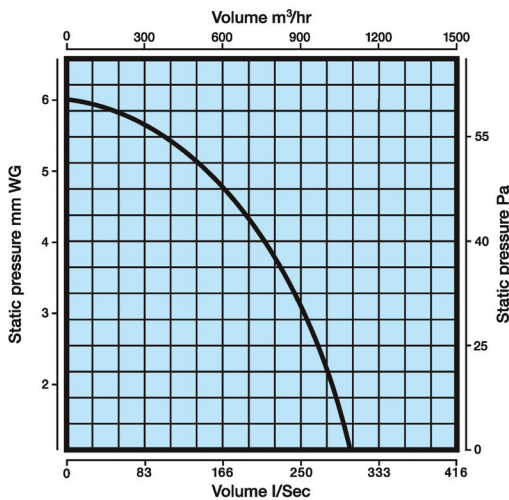

Technical Details	
Construction	Impact resistant ABS thermoplastic
Rating	220-240V ~50Hz~AC 82W
IP Rating	IPX4
Class	Double Insulated <input type="checkbox"/>
Motor	Single-phase induction motor with pre-oiled bearings; All with thermal overload protection. Maximum operating Temperature 40°C
Approvals	CE
Warranty	5 Years Exchange
Country of Origin	UK
Manufacturer	Addvent

Dimensions

Dimension (mm)	A	B	C
AVX300 Range	362	145	25

Performance Details				
Specification	m ³ /Hr	l/s	dB(A) @ 2m	Power (W)
AVX300 Range	1100	306	60	82

Additional Information	
Wall Hole Size	320mmØ

Tel: **+44 (0)117 923 5375**
 Email: enquiries@addvent.co.uk