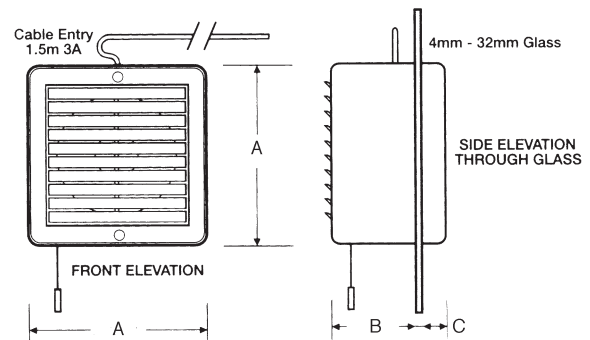

230mm Axial Fan Range Specification Sheet

Key Features

- Wall or ceiling mounting
- Ideal for commercial applications

Models

Model No.	Product Description
AVX230WSN	Standard model for remote switching
AVX230WPN	Pull cord version of AVX230SN
AVX230WMPN	Manual Pull cord Version of above, pull cord operates shutters
AVX230WAN	Auto Shutter version of the AVX230 Fan

Dimensions

Dimension (mm)	A	B	C
AVX300 Range	286	125	25

Performance Details

Specification	m ³ /Hr	l/s	dB(A) @ 2m	Power (W)
AVX230 Range	668	185	53	45

Additional Information

Wall Hole Size	260mmØ
----------------	--------