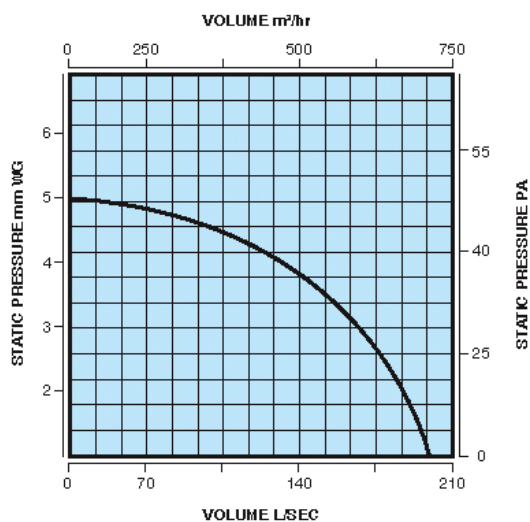

Dimensions

Dimension (mm)	A	B	C
AVX300 Range	286	125	25

Performance Details

Specification	m ³ /Hr	l/s	dB(A) @ 2m	Power (W)
AVX230 Range	668	185	53	45

Additional Information

Wall Hole Size	260mmØ
----------------	--------