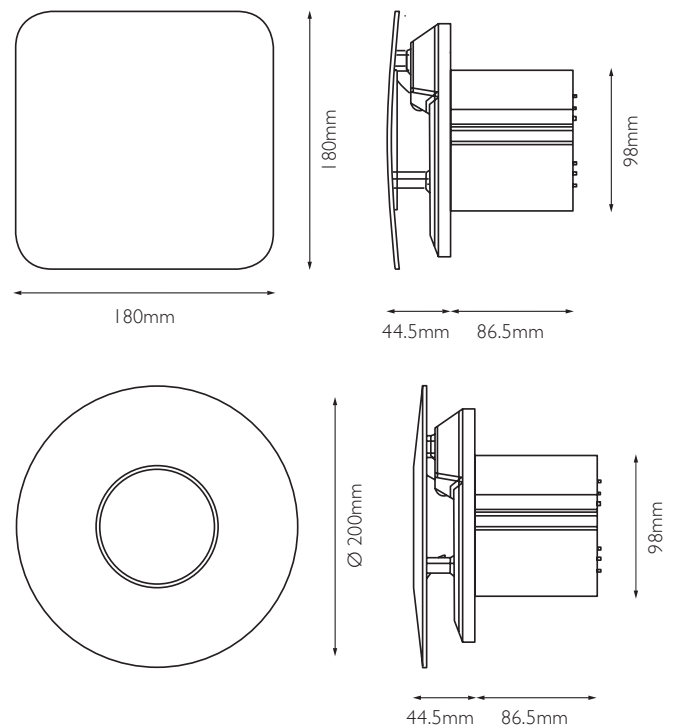

AVX100WT (Timer) and AVX100WH (Humidistat) Whisper Silent Shower Light Kit and Shower Fan Kit Specification Sheet

Technical Details

Reference Number	AVX100WT	AVX100WH
Timer (adjustable 30s - 30m)	✓	✓
Humidistat (50-90% RH)		✓
Backdraft Shutter	✓	✓

Technical Details

Speeds	2
Extract Performance (l/s)	15/21
Extract Performance (m ³ /h)	52/74
Electrical Power Rating (W)	6.3/7
Specific Fan Power (W/l/s)	0.42/0.33
Sound Pressure Level (dBA@3m)	15/29
IP Rating	IPX4
Motor Type	AC

Dimensions

Tel: **+44 (0)117 923 5375**
Email: enquiries@addvent.co.uk

Additional Information

Low Speed		High Speed	
Static Pressure (Pa)	Flow rate in m ³ /h	Static Pressure (Pa)	Flow rate in m ³ /h
0	51.79	0	73.57
1.5	49.25	2.8	71.30
2.2	47.47	5.8	67.70
3.7	44.84	9.2	63.34
5.4	41.87	12.3	58.65
7.4	37.93	14.3	53.56
8.6	33.95	15.4	47.93
9.8	29.43	15.6	41.53
11.6	24.06	15.8	33.95
12.6	17.07	17.0	24.06
11.8	0.00	18.8	0.00