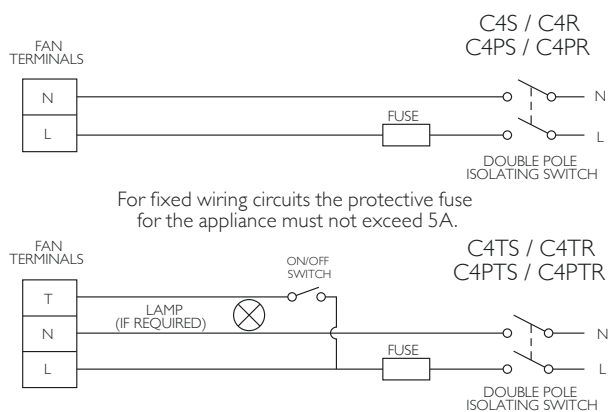

Additional Information

Low Speed		High Speed	
Static Pressure (Pa)	Flow rate in m³/h	Static Pressure (Pa)	Flow rate in m³/h
0	51.79	0	73.57
1.5	49.25	2.8	71.30
2.2	47.47	5.8	67.70
3.7	44.84	9.2	63.34
5.4	41.87	12.3	58.65
7.4	37.93	14.3	53.56
8.6	33.95	15.4	47.93
9.8	29.43	15.6	41.53
11.6	24.06	15.8	33.95
12.6	17.07	17.0	24.06
11.8	0.00	18.8	0.00

Tel: **+44 (0)117 923 5375**
Email: enquiries@addvent.co.uk