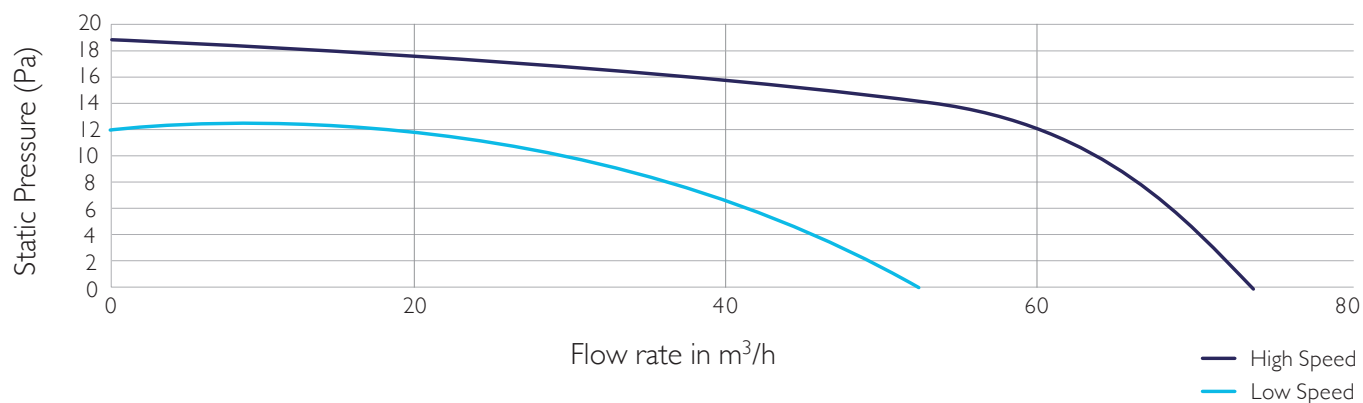

Technical Details

Speeds	2
Extract Performance (l/s)	15/21
Extract Performance (m ³ /h)	52/74
Electrical Power Rating (W)	6.3/7
Specific Fan Power (W/l/s)	0.42/0.33
Sound Pressure Level (dBA@3m)	15/29
IP Rating	IPX4
Motor Type	AC

Key Features

The Whisper Silent 100mm/4" axial fan range eliminate odour, humidity and condensation to improve air quality. They use Whisper Air Movement Efficiency to achieve near-silent running. They have 2 speeds selectable at install.

Dimensions

Tel: **+44 (0)117 923 5375**
Email: enquiries@addvent.co.uk

Additional Information

Low Speed		High Speed	
Static Pressure (Pa)	Flow rate in m ³ /h	Static Pressure (Pa)	Flow rate in m ³ /h
0	51.79	0	73.57
1.5	49.25	2.8	71.30
2.2	47.47	5.8	67.70
3.7	44.84	9.2	63.34
5.4	41.87	12.3	58.65
7.4	37.93	14.3	53.56
8.6	33.95	15.4	47.93
9.8	29.43	15.6	41.53
11.6	24.06	15.8	33.95
12.6	17.07	17.0	24.06
11.8	0.00	18.8	0.00