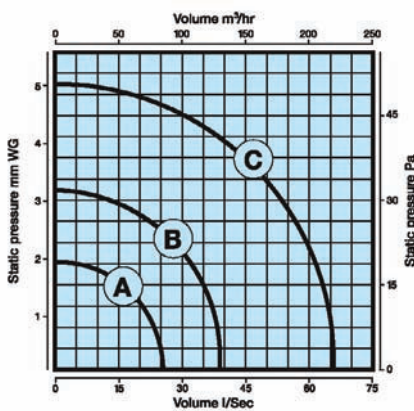

specific fan power

NOW:
100 model **0.43**
150 model **0.31**
W/litres/sec

key data: **AVCIMF100TSLC**

Airflow m ³ /hour	254	Power Watts	25
litres/sec	70	Noise dB(A)	24

AVCIMF100TSLC

performance

	airflow m ³ /hour	airflow litres/sec	noise level dB(A)@ 2m	power W
AVX100IDT/SLLF	85/86	23/24	41/41	20/10.4
AVC110IDT	110	31	45	20
AVCPRO120CDFSLC	180	50	43	32
AVX150IDT/SLLF	230/227	64/63	40/40	25/20.2
AVCIMF100TSLC	254	70	24@3m	25

performance for showerlight range

- A (100) AVX
- B (110) AVC
- C (150) AVX

LIGHT RATING/OUTPUT: 12V AC ~50Hz; INPUT: 220/240 V ~50Hz, IP24;
 □ ▲; MAXIMUM PRESSURE: AVX100: 20pa, AVC110: 120pa, AVX150: 50pa; FAN SPEED: 2400rpm, AVC 1400rpm; TIMER: adjustable 1-20 mins; CONSTRUCTION: moulded high temperature VO rated thermoplastic; BULB: GU5.3 35W Dichroic; MOTOR: Single phased induction motor with pre-oiled bearings. Thermal overload protection; MAX OPERATING TEMP: 40°C; AVCPRO120CDFSLC 60°C. **CE**