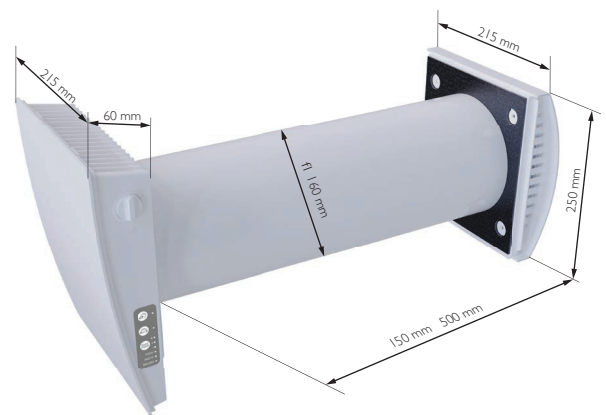

Models

| Model No. | Product Description |
|-----------|--------------------------------|
| AVHR50 | Single Room Heat Recovery Unit |

Installation Information

Wall Mountable

Additional Information

| | |
|---------------------|-----|
| Wall Hole Size (mm) | 180 |
|---------------------|-----|

Dimensions

| Product | A | B | C | D | E | ØF |
|---------|-----|----|---------|-----|-----|-----|
| AVHR50 | 215 | 60 | 150-500 | 215 | 250 | 160 |

Performance Details

| Product | Mode | Speed(s) | Airflow | | Power (W) | SFP (W/l/s) | Sound Level dB(A) @3m |
|---------|-----------------|----------|---------|--------------------|-----------|-------------|-----------------------|
| | | | l/s | m ³ /hr | | | |
| AVHR50 | Ventilation | Low | 4 | 15 | 1.5 | 0.72 | 12 |
| | | Medium | 8 | 30 | 2.5 | 0.60 | 18 |
| | | High | 14 | 50 | 4.5 | 0.65 | 20 |
| | Energy Recovery | Low | 2 | 8 | 1.5 | 0.72 | 12 |
| | | Medium | 4 | 15 | 2.5 | 0.60 | 18 |
| | | High | 7 | 25 | 4.5 | 0.65 | 20 |