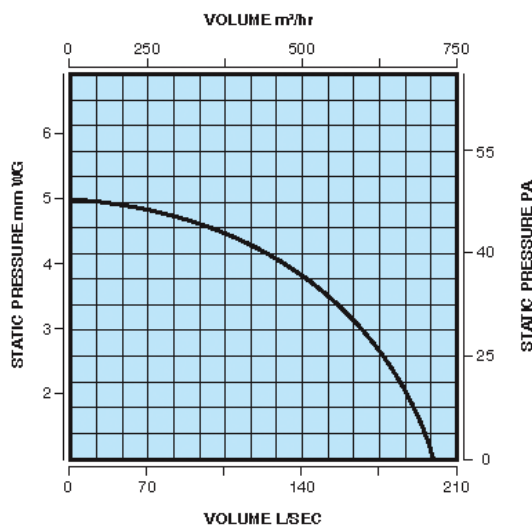

Technical Details

Construction	Impact resistant ABS thermoplastic
Rating	220-240V ~50Hz~AC 45W
IP Rating	IPX4
Class	Double Insulated <input type="checkbox"/>
Motor	Single-phase induction motor with pre-oiled bearings; All with thermal overload protection. Maximum operating Temperature 40°C
Approvals	CE
Warranty	5 Years Exchange
Country of Origin	UK
Manufacturer	Addvent

Dimensions

Dimension	A	B	C
AVX230 Range	286	141	230

Performance Details

Specification	m ³ /Hr	l/s	dB(A) @ 2m	Power (W)
AVX230 Range	668	185	53	45

Additional Information

Wall Hole Size	255mmØ
----------------	--------