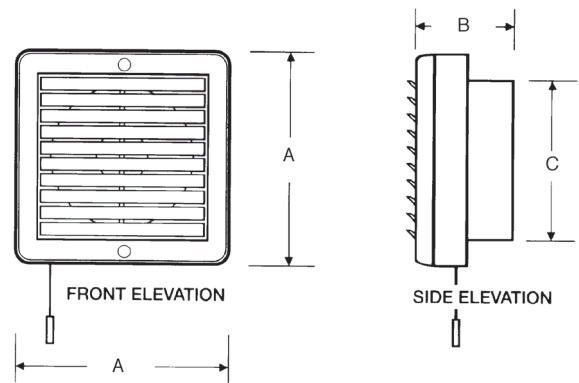

Dimensions

Dimension	A	B	C
AVX230 Range	286	141	230

Performance Details

Specification	m ³ /Hr	l/s	dB(A) @ 2m	Power (W)
AVX230 Range	668	185	53	45

Additional Information

Wall Hole Size	255mmØ
----------------	--------