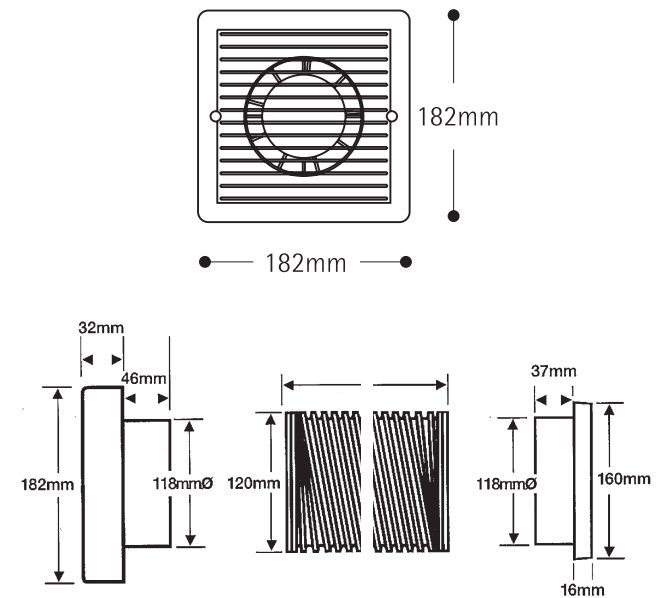

AVX120 Range Specification Sheet

Key Features

- 36 litres/sec (130m³/hr)
- Quiet in Operation
- Suitable for wall and ceiling installations

Models

Model No.	Product Description
AVX120SN	Enhance Ultra Quiet Fan with over run timer
AVX120PN	Pull cord version of AVX120SN
AVX120TN	Timer model with integrated overrun timer: 1-20 mins

Dimensions

Additional Information

Wall Hole Size	140mm Ø
----------------	---------

Technical Details

Construction	Impact resistant ABS thermoplastic
Rating	220-240V ~50Hz ~AC 20W
IP Rating	IP44
Class	Double Insulated □
Motor	Single-phase induction motor with pre-oiled bearings; All with thermal overload protection Maximum operating Temperature 40°C
Approvals	BEAB, CE, UKCA
Warranty	5 Years Exchange
Country of Origin	UK
Manufacturer	Addvent

Performance Details

Specification	m ³ /Hr	l/s	Pressure (pa) Max	dB(A) @ 2m	Power (W)
AVX120 Range	130	36	35	41	20